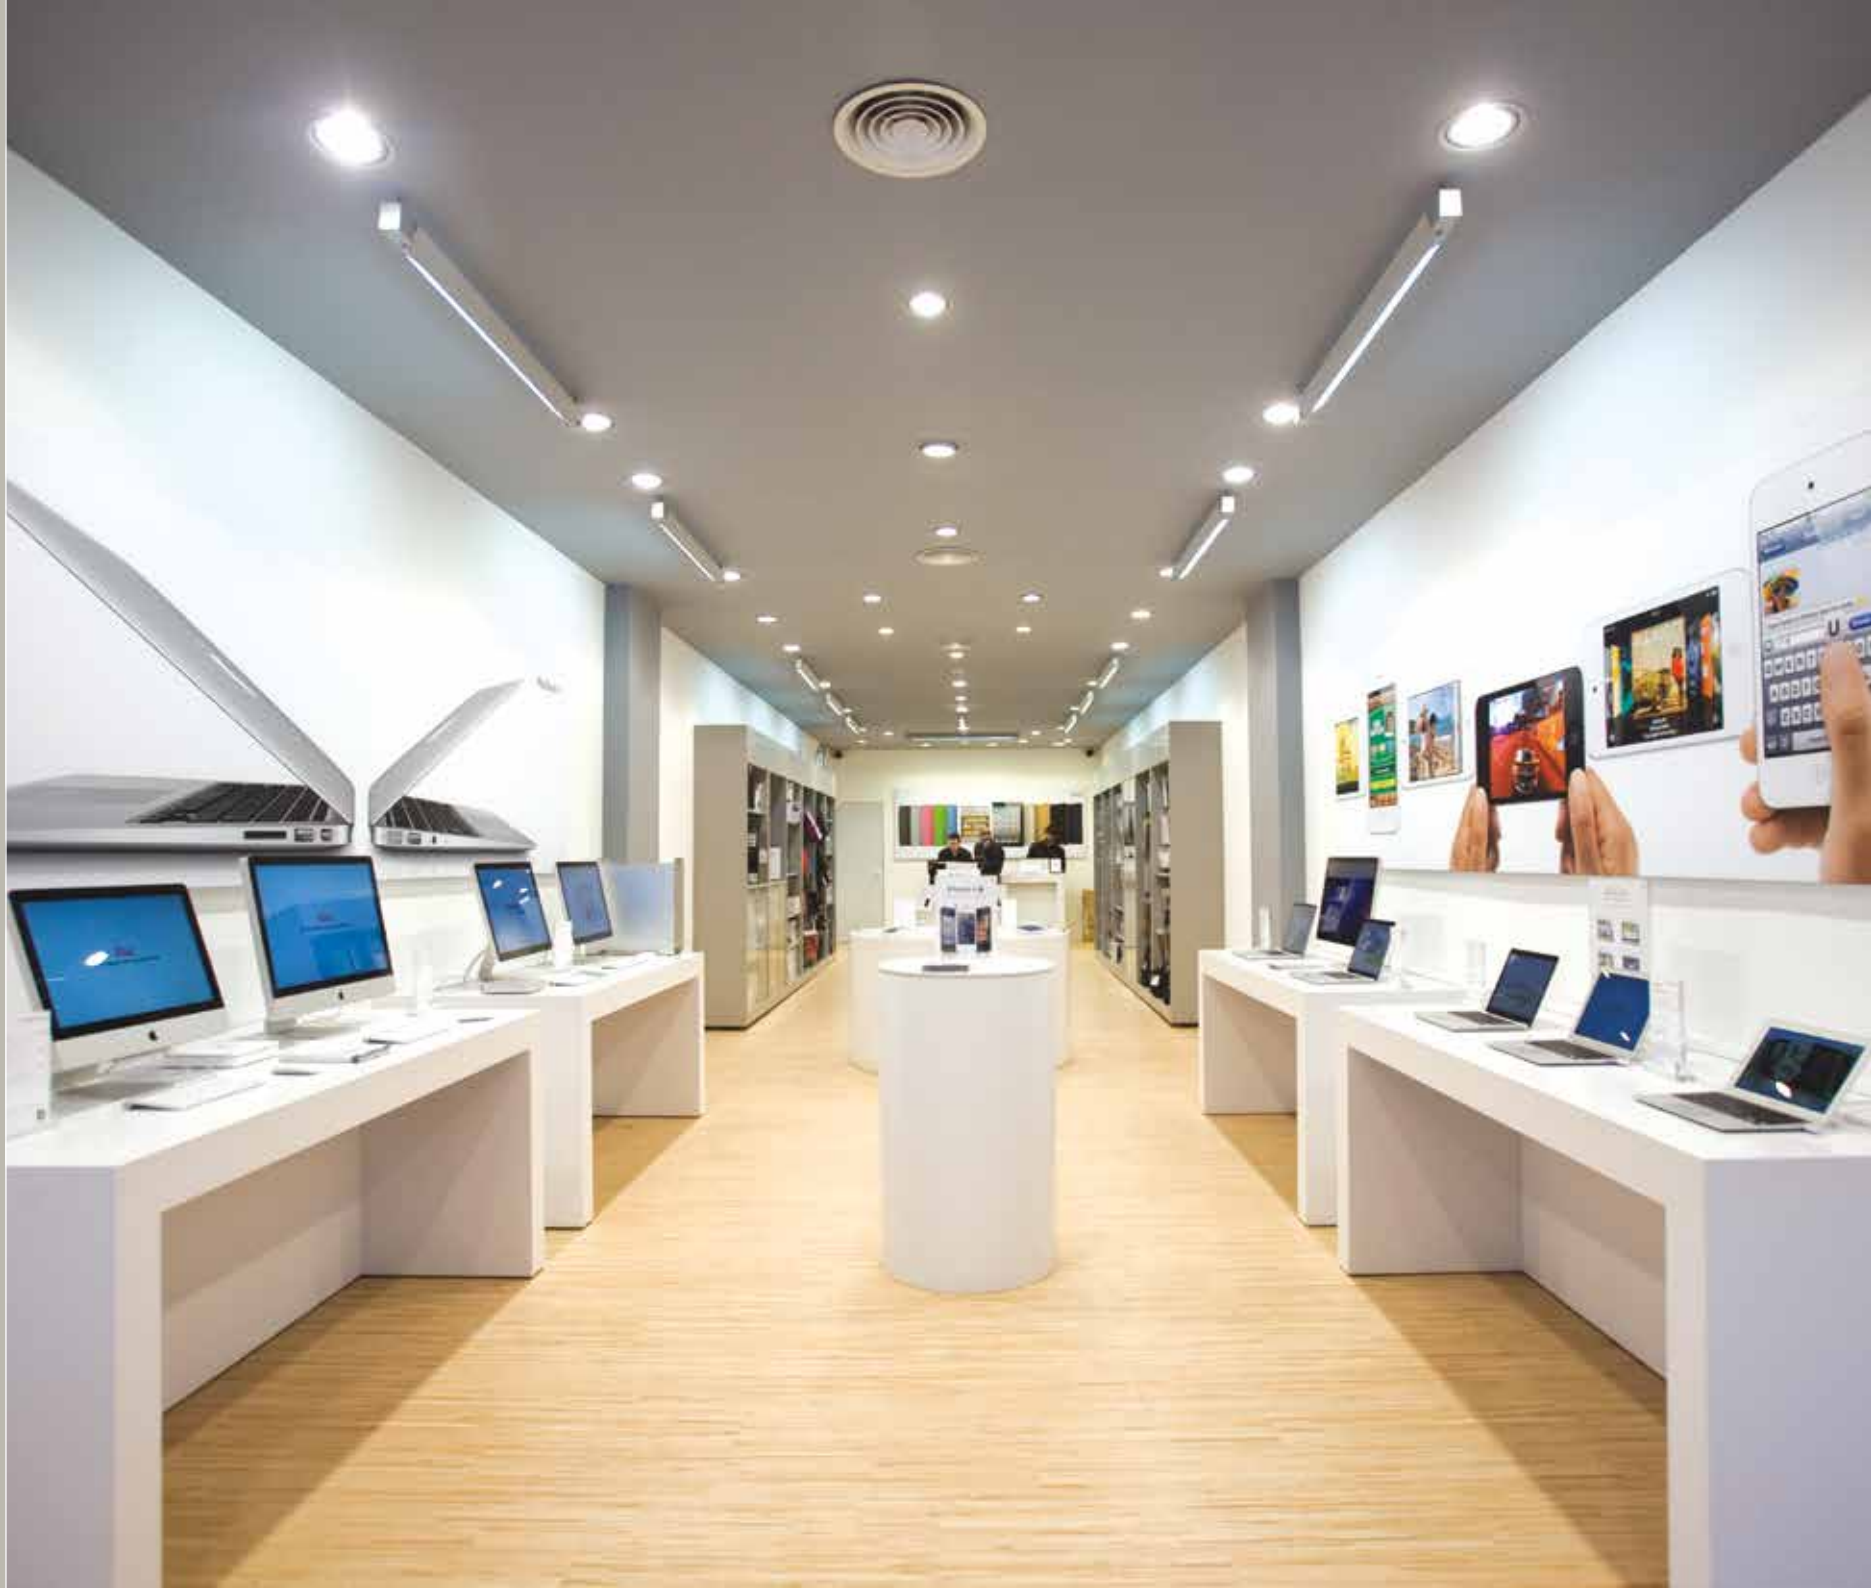

Apple

Spain
Thailand
Chile

Product:

_Fil
_Domo 160